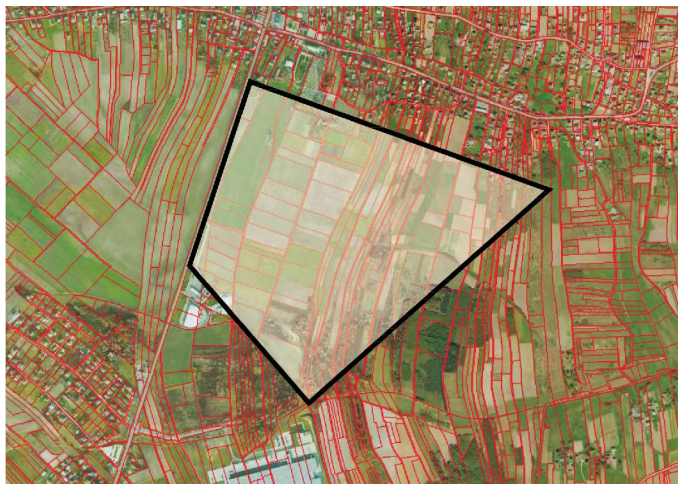

LISIA GÓRA COUNTY

Lisia Góra #2

Information

Area of property	70 ha
Owner(s)	private
Valid zoning plan	none
Zoning	production/services
Buildings on site	none
Approx. land price	due to valuation

Lisia Góra County Hall

1 maja 7 st., 33-140 Lisia Góra, Poland
ph: +48 14 678 46 78; fax: +48 14 678 42 49
www.lisiagora.pl
email: ug@lisiagora.pl

Lisia Góra County

Area	105 km²
Population	15 000
No. of business enterprises	640
Investment area	approx. 130 ha
Biggest enterprises	Furioso Western Riding Center Sferamet Żelmet Unopol Brzozcar Budoland