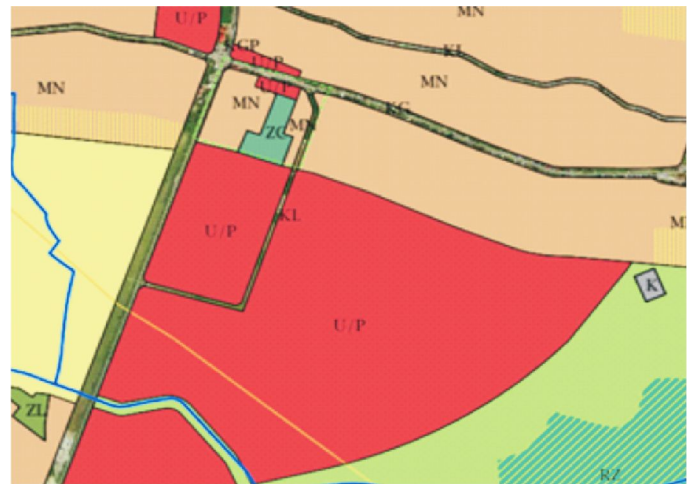

LISIA GÓRA COUNTY

Lisia Góra #2

Information

Area of property	70 ha
Owner(s)	private
Valid zoning plan	none
Zoning	production/services
Buildings on site	none
Approx. land price	due to valuation

Lisia Góra County Hall

1 maja 7 st., 33-140 Lisia Góra, Poland
ph: +48 14 678 46 78; fax: +48 14 678 42 49
www.lisiagora.pl
email: ug@lisiagora.pl

Lisia Góra County

Area	105 km²
Population	15 000
No. of business enterprises	640
Investment area	approx. 130 ha
Biggest enterprises	Furioso Western Riding Center Sferamet Żelmet Unopol Brzozcar Budoland